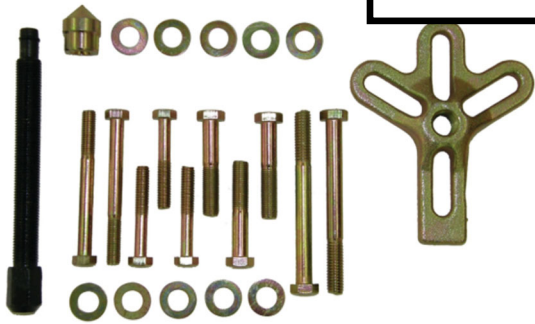

VICE GRIP

PO84110

\$11.95 4 or more \$10.50

10 pc TELESCOPING/RATCHETING MULTI-BIT SCREWDRIVER

DWHT66567

\$19.95

10" AVIATION SNIPS –STRAIGHT CUT

IRWIN

\$14.95 4 or more \$13.75

RETRACTABLE UTILITY KNIFE

3 CUTTING POSITIONS

Gi46063

\$4.99
6 or More \$3.99

4pc Jumbo Hook & Pick Set

TL17223

\$13.95

- Curved Pick
- Offset Pick
- 90 Degree Pick
- Straight Pick

13pc Harmonic Balancer Puller Set

KD2286D

\$13.95

AP18ND7

Color Coded by size- Nonslip Plastic Grips

\$13.95
Add a 5/16 for \$3.95 #ALND185

1/4" SLOTTED SCREWDRIVER

w/BOLSTER NUT—4" BLADE

\$4.95

KTI19804

7pc Nut Driver Set 3/16 to 1/2"

3/4" - .401 Shank x 18"

Long Cold Chisel

#SG91975

\$29.00